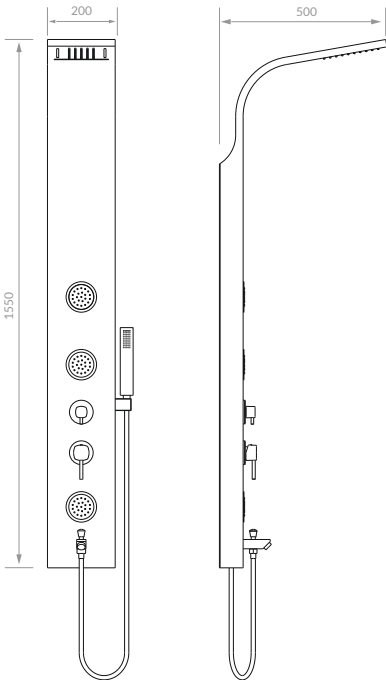

■ Silver Mirror ■ Matte Silver □ White

Rain

Hand Shower

Body Jet

Tub Filler

KLARA

www.librahome.co

- 1 mm Thick Stainless Steel 304 Panel Body
- ABS Waterfall Spout
- ABS Rain Shower Head
- ABS Body Jet
- ABS Shampoo Shelf
- ABS Hand Shower
- Stainless Steel 304 Flexible Hose
- Brass Diverter and Mixer Valves
- Anti-Clog Silicon Nozzles
- Easy-to-Clean Smooth Surface
- Easy-to-Install Design

White
 Black
 Gray

Rain

Hand Shower

Body Jet

Waterfall

IBIZA

www.librahome.co

- 1 mm Thick Stainless Steel 304 Panel Body
- ABS Rain Shower Head
- LED Lights Powered by Water Generated Electricity
- ABS Waterfall Spout
- ABS Body Jets
- Brass Tub Filler
- ABS Hand Shower
- Stainless Steel 304 Flexible Hose
- Brass Diverter and Mixer Valves
- Anti-Clog Silicon Nozzles
- Easy-to-Clean Smooth Surface
- Easy-to-Install Design

Matte Gold
 Silver Mirror

GATA

www.librahome.co

- 1 mm Thick Stainless Steel 304 Panel Body
- ABS Rain Shower Head
- ABS Waterfall Spout
- ABS Body Jets
- ABS Hand Shower
- Stainless Steel 304 Flexible Hose
- Brass Diverter and Mixer Valves
- Anti-Clog Silicon Nozzles
- Easy-to-Clean Smooth Surface
- Easy-to-Install Design

VENUS

www.librahome.co

- 1.5 mm Thick Stainless Steel 304 Body
- 4-Way Flow Diverter Lever, Providing 2 Functions for Shower Head
- ABS Body Jets
- Brass Tub Filler
- ABS Hand Shower
- Brass Diverter and Mixer Valves
- Stainless Steel 304 Installation Structure
- Brass Fittings