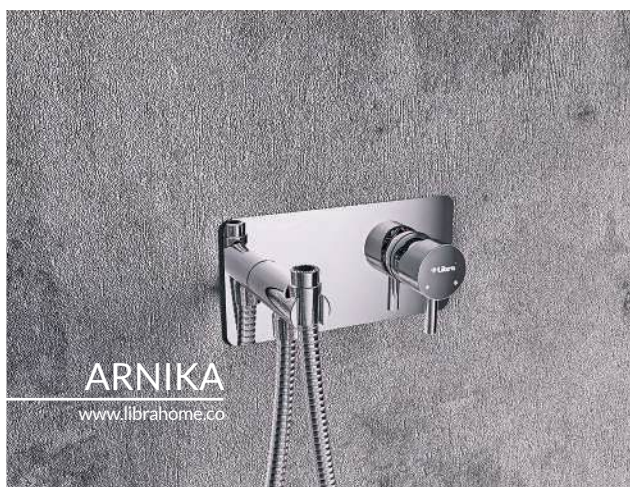

AVID

www.librahome.co

- 2mm Thick Stainless Steel 304 Body
- Stainless Steel 304 Rain Shower Head
- Brass Mist Sprayers
- Brass Fittings
- Anti-Clog Silicon Nozzles
- Installable on All Types of Ceilings

Gold Mirror Silver Mirror

Rain

Mist

VINA

www.librahome.co

- 4-Way Flow Diverter Lever, Providing 2 Functions for Shower Head
- Brass Hand Shower Holder
- ABS Hand Shower
- Brass Tub Filler
- 1.5 mm Thick Stainless Steel 304 Decorative Wall-Mounted Plates
- Brass Concealed Body
- Stainless Steel 304 Concealed Installation Bracket
- Customizable with Two-Function Shower Heads

- 4-Way Flow Diverter Lever, Providing 2 Functions for Shower Head
- Brass Hand Shower Holder
- ABS Hand Shower
- Brass Tub Filler
- 1.5 mm Thick Stainless Steel 304 Decorative Wall-Mounted Frame
- Brass Concealed Body
- Stainless Steel 304 Concealed Installation Bracket
- Customizable with Two-Function Shower Heads

- 4-Way Flow Diverter Lever, Providing 2 Functions for Shower Head
- Brass Hand Shower Holder
- ABS Hand Shower
- Brass Tub Filler
- 1.5mm Thick Stainless Steel 304 Decorative Wall-Mounted Rings
- Brass Concealed Body
- Stainless Steel 304 Concealed Installation Bracket
- Customizable with Two-Function Shower Heads