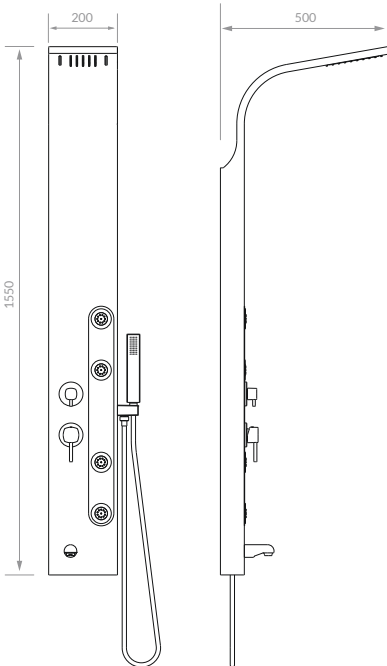

Matte Gold
 Silver Mirror

GATA

www.librahome.co

- 1 mm Thick Stainless Steel 304 Panel Body
- ABS Rain Shower Head
- ABS Waterfall Spout
- ABS Body Jets
- ABS Hand Shower
- Stainless Steel 304 Flexible Hose
- Brass Diverter and Mixer Valves
- Anti-Clog Silicon Nozzles
- Easy-to-Clean Smooth Surface
- Easy-to-Install Design

VENUS

www.librahome.co

- 1.5 mm Thick Stainless Steel 304 Body
- 4-Way Flow Diverter Lever, Providing 2 Functions for Shower Head
- ABS Body Jets
- Brass Tub Filler
- ABS Hand Shower
- Brass Diverter and Mixer Valves
- Stainless Steel 304 Installation Structure
- Brass Fittings