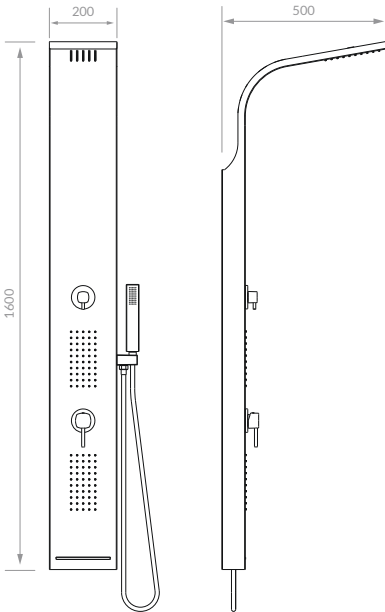

- Aluminum Alloy Main Body
- Adjustable ABS Shower Head
- ABS Hand Shower
- Adjustable ABS Hand Shower Bracket
- Two ABS Shampoo Shelves
- 3-Way Flow Diverter Lever
- ABS Linear Tub Filler Spout
- Stainless Steel 304 Flexible Hose
- Brass Diverter and Mixer Valves
- Easy-to-Install Design

Gold Mirror White & Gold Black & Gold

Rain

Hand Shower

Body Jet

Tub Filler

MARINO

www.librahome.co

- 1mm Thick Stainless Steel 304 Panel Body
- ABS Waterfall Spout
- ABS Rain Shower Head
- LED Lights Powered by Water Generated Electricity
- ABS Body Jets
- ABS Hand Shower
- Stainless Steel 304 Flexible Hose
- Brass Diverter and Mixer Valves
- Anti-Clog Silicon Nozzles
- Easy-to-Clean Smooth Surface
- Easy-to-Install Design