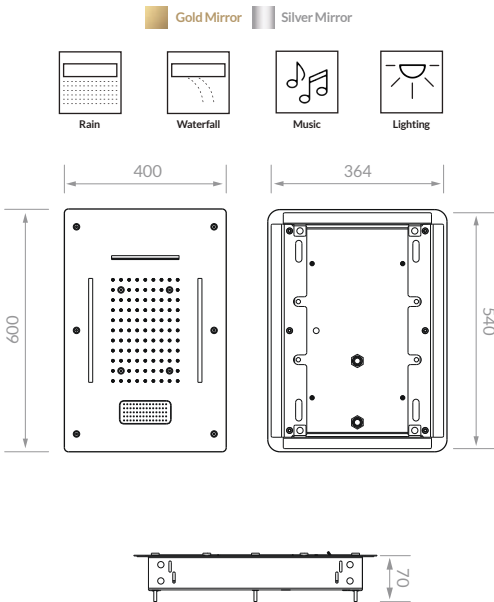

Gold Mirror Silver Mirror

Hand Shower

Body Jet

Tub Filler

FLORA

www.librahome.co

- 1mm Thick Stainless Steel 304 Body
- POM Rain Shower Head
- ABS Waterfall Spout
- Anti-Clog Silicon Nozzles
- 2mm Thick Installation Brackets
- Brass Fittings
- Easy-to-Clean Smooth Surface
- Easy-to-Install Design

Gold Mirror
 Silver Mirror
 Black & Gold
 Black

KARMEN

www.librahome.co

- 2 mm Thick Stainless Steel 304 Body
- Stainless Steel 304 Rain Shower Head
- Stainless Steel 304 Waterfall Spout
- Customizable LED Lights
- Bluetooth Speaker
- Brass Fittings
- Anti-Clog Silicon Nozzles
- Installable on all Types of Ceilings

VIOLA

www.librahome.co

- 2 mm Thick Stainless Steel 304 Body
- Stainless Steel 304 Rain Shower Head
- 2 Optional Functions
 - ▶ Stainless Steel 304 Waterfall Spout
 - ▶ Brass Mist Sprayers
- LED Lights
- Brass Fittings
- Anti-Clog Silicon Nozzles
- Installable on all Types of Ceilings