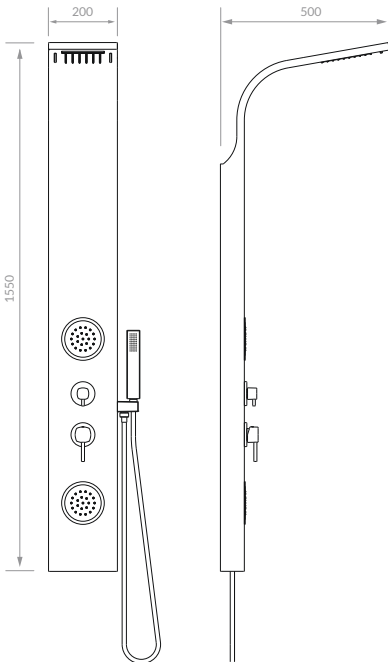

- 1mm Thick Stainless Steel 304 Panel Body
- ABS Waterfall Spout
- ABS Rain Shower Head
- LED Lights Powered by Water Generated Electricity
- ABS Body Jets
- ABS Hand Shower
- Stainless Steel 304 Flexible Hose
- Brass Diverter and Mixer Valves
- Anti-Clog Silicon Nozzles
- Easy-to-Clean Smooth Surface
- Easy-to-Install Design

■ Matte Silver   □ White

Rain

Hand Shower

Body Jet

Waterfall