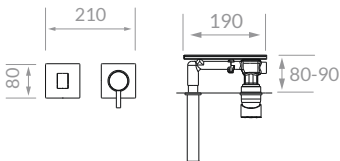

Gold Mirror Silver Mirror

Rain

Mist

VINA

www.librahome.co

- 4-Way Flow Diverter Lever, Providing 2 Functions for Shower Head
- Brass Hand Shower Holder
- ABS Hand Shower
- Brass Tub Filler
- 1.5 mm Thick Stainless Steel 304 Decorative Wall-Mounted Plates
- Brass Concealed Body
- Stainless Steel 304 Concealed Installation Bracket
- Customizable with Two-Function Shower Heads