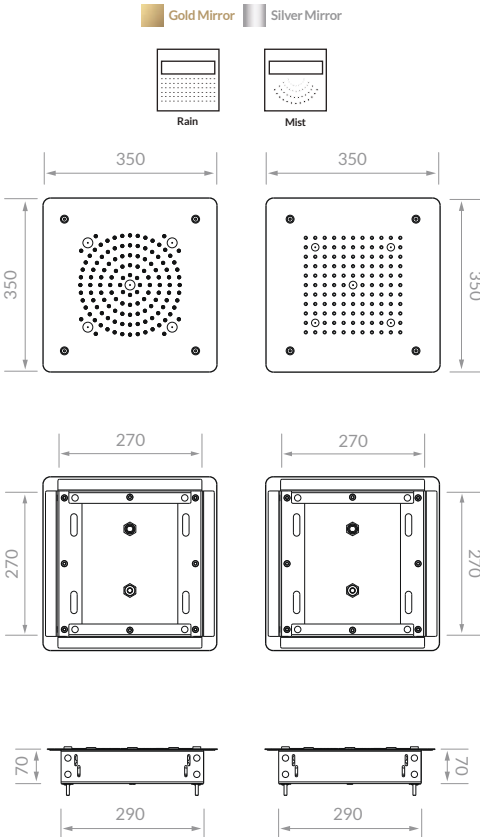

- 2mm Thick Stainless Steel 304 Body
- Stainless Steel 304 Rain Shower Head
- Brass Mist Sprayers
- Brass Fittings
- Anti-Clog Silicon Nozzles
- Installable on All Types of Ceilings