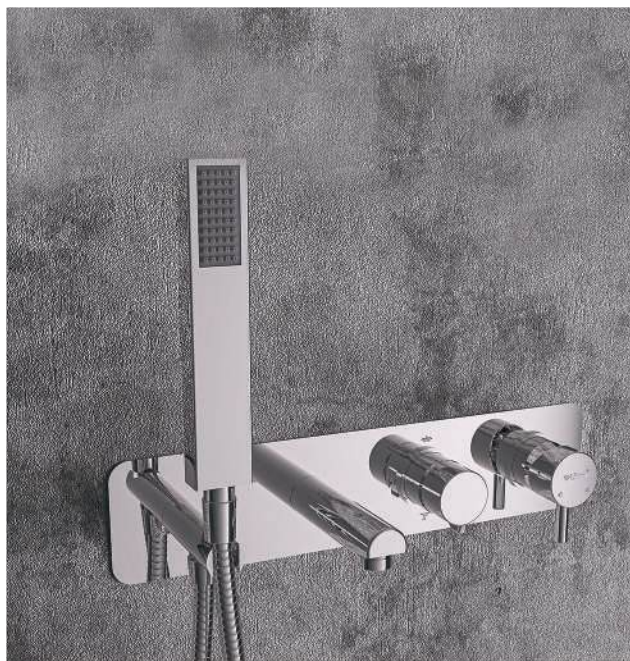

AVID

www.librahome.co

- 2mm Thick Stainless Steel 304 Body
- Stainless Steel 304 Rain Shower Head
- Brass Mist Sprayers
- Brass Fittings
- Anti-Clog Silicon Nozzles
- Installable on All Types of Ceilings

Gold Mirror Silver Mirror

Rain

Mist

VINA

www.librahome.co

- 4-Way Flow Diverter Lever, Providing 2 Functions for Shower Head
- Brass Hand Shower Holder
- ABS Hand Shower
- Brass Tub Filler
- 1.5 mm Thick Stainless Steel 304 Decorative Wall-Mounted Plates
- Brass Concealed Body
- Stainless Steel 304 Concealed Installation Bracket
- Customizable with Two-Function Shower Heads

- 4-Way Flow Diverter Lever, Providing 2 Functions for Shower Head
- Brass Hand Shower Holder
- ABS Hand Shower
- Brass Tub Filler
- 1.5 mm Thick Stainless Steel 304 Decorative Wall-Mounted Frame
- Brass Concealed Body
- Stainless Steel 304 Concealed Installation Bracket
- Customizable with Two-Function Shower Heads

- 4-Way Flow Diverter Lever, Providing 2 Functions for Shower Head
- Brass Hand Shower Holder
- ABS Hand Shower
- Brass Tub Filler
- 1.5mm Thick Stainless Steel 304 Decorative Wall-Mounted Rings
- Brass Concealed Body
- Stainless Steel 304 Concealed Installation Bracket
- Customizable with Two-Function Shower Heads