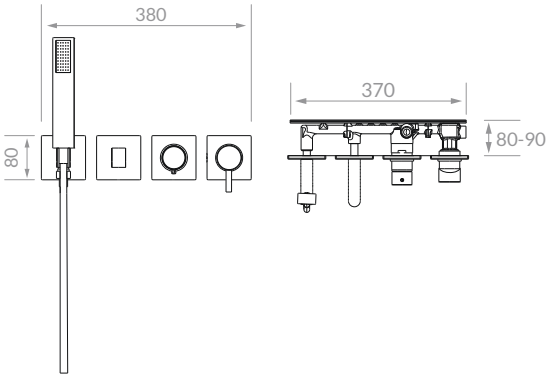

Gold Mirror Silver Mirror

Rain

Mist

VINA

www.librahome.co

- 4-Way Flow Diverter Lever, Providing 2 Functions for Shower Head
- Brass Hand Shower Holder
- ABS Hand Shower
- Brass Tub Filler
- 1.5 mm Thick Stainless Steel 304 Decorative Wall-Mounted Plates
- Brass Concealed Body
- Stainless Steel 304 Concealed Installation Bracket
- Customizable with Two-Function Shower Heads

- 4-Way Flow Diverter Lever, Providing 2 Functions for Shower Head
- Brass Hand Shower Holder
- ABS Hand Shower
- Brass Tub Filler
- 1.5 mm Thick Stainless Steel 304 Decorative Wall-Mounted Frame
- Brass Concealed Body
- Stainless Steel 304 Concealed Installation Bracket
- Customizable with Two-Function Shower Heads

- 4-Way Flow Diverter Lever, Providing 2 Functions for Shower Head
- Brass Hand Shower Holder
- ABS Hand Shower
- Brass Tub Filler
- 1.5mm Thick Stainless Steel 304 Decorative Wall-Mounted Rings
- Brass Concealed Body
- Stainless Steel 304 Concealed Installation Bracket
- Customizable with Two-Function Shower Heads