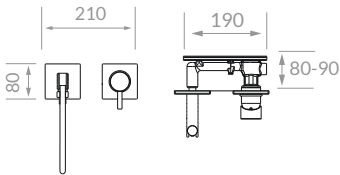

Gold Mirror Silver Mirror

Rain

Mist

VINA

www.librahome.co

- 4-Way Flow Diverter Lever, Providing 2 Functions for Shower Head
- Brass Hand Shower Holder
- ABS Hand Shower
- Brass Tub Filler
- 1.5 mm Thick Stainless Steel 304 Decorative Wall-Mounted Plates
- Brass Concealed Body
- Stainless Steel 304 Concealed Installation Bracket
- Customizable with Two-Function Shower Heads

- 4-Way Flow Diverter Lever, Providing 2 Functions for Shower Head
- Brass Hand Shower Holder
- ABS Hand Shower
- Brass Tub Filler
- 1.5 mm Thick Stainless Steel 304 Decorative Wall-Mounted Frame
- Brass Concealed Body
- Stainless Steel 304 Concealed Installation Bracket
- Customizable with Two-Function Shower Heads