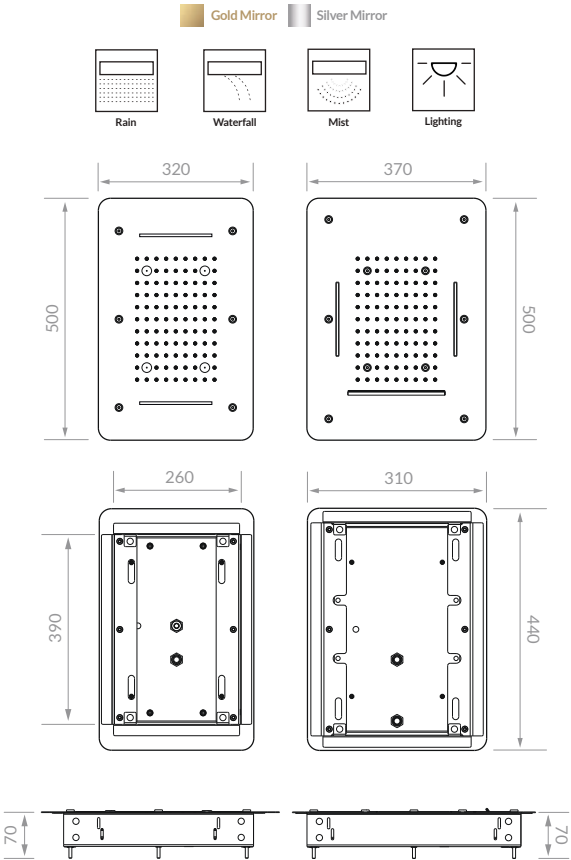

Gold Mirror Silver Mirror

Hand Shower

Body Jet

Tub Filler

FLORA

www.librahome.co

- 1mm Thick Stainless Steel 304 Body
- POM Rain Shower Head
- ABS Waterfall Spout
- Anti-Clog Silicon Nozzles
- 2mm Thick Installation Brackets
- Brass Fittings
- Easy-to-Clean Smooth Surface
- Easy-to-Install Design

Gold Mirror
 Silver Mirror
 Black & Gold
 Black

KARMEN

www.librahome.co

- 2 mm Thick Stainless Steel 304 Body
- Stainless Steel 304 Rain Shower Head
- Stainless Steel 304 Waterfall Spout
- Customizable LED Lights
- Bluetooth Speaker
- Brass Fittings
- Anti-Clog Silicon Nozzles
- Installable on all Types of Ceilings

VIOLA

www.librahome.co

- 2 mm Thick Stainless Steel 304 Body
- Stainless Steel 304 Rain Shower Head
- 2 Optional Functions
 - ▶ Stainless Steel 304 Waterfall Spout
 - ▶ Brass Mist Sprayers
- LED Lights
- Brass Fittings
- Anti-Clog Silicon Nozzles
- Installable on all Types of Ceilings