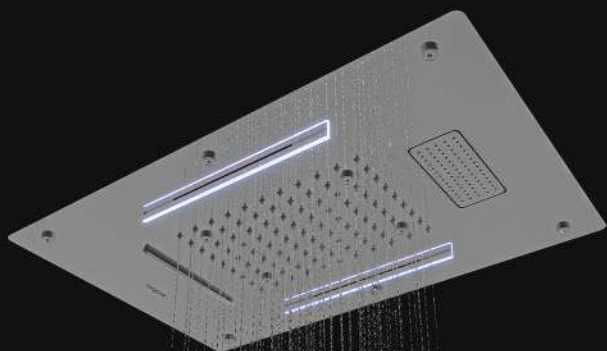

Gold Mirror
 Silver Mirror
 Black & Gold
 Black

KARMEN

www.librahome.co

- 2 mm Thick Stainless Steel 304 Body
- Stainless Steel 304 Rain Shower Head
- Stainless Steel 304 Waterfall Spout
- Customizable LED Lights
- Bluetooth Speaker
- Brass Fittings
- Anti-Clog Silicon Nozzles
- Installable on all Types of Ceilings

VIOLA

www.librahome.co

- 2 mm Thick Stainless Steel 304 Body
- Stainless Steel 304 Rain Shower Head
- 2 Optional Functions
 - ▶ Stainless Steel 304 Waterfall Spout
 - ▶ Brass Mist Sprayers
- LED Lights
- Brass Fittings
- Anti-Clog Silicon Nozzles
- Installable on all Types of Ceilings