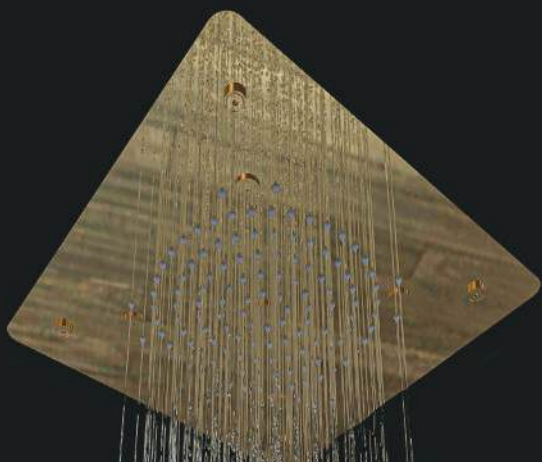

Gold Mirror Silver Mirror

Hand Shower

Body Jet

Tub Filler

FLORA

www.librahome.co

- 1mm Thick Stainless Steel 304 Body
- POM Rain Shower Head
- ABS Waterfall Spout
- Anti-Clog Silicon Nozzles
- 2mm Thick Installation Brackets
- Brass Fittings
- Easy-to-Clean Smooth Surface
- Easy-to-Install Design

VIOLA

www.librahome.co

- 2 mm Thick Stainless Steel 304 Body
- Stainless Steel 304 Rain Shower Head
- 2 Optional Functions
 - ▶ Stainless Steel 304 Waterfall Spout
 - ▶ Brass Mist Sprayers
- LED Lights
- Brass Fittings
- Anti-Clog Silicon Nozzles
- Installable on all Types of Ceilings

VANDA

www.librahome.co

- 2mm Thick Stainless Steel 304 Body
- Stainless Steel 304 Rain Shower Head
- Brass Mist Sprayers
- Brass Fittings
- Anti-Clog Silicon Nozzles
- Installable on All Types of Ceilings

AVID

www.librahome.co

- 2mm Thick Stainless Steel 304 Body
- Stainless Steel 304 Rain Shower Head
- Brass Mist Sprayers
- Brass Fittings
- Anti-Clog Silicon Nozzles
- Installable on All Types of Ceilings