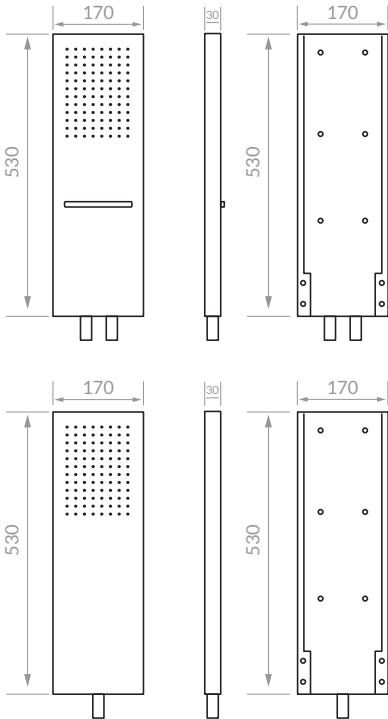

- 1mm Thick Stainless Steel 304 Body
- POM Rain Shower Head
- ABS Waterfall Spout
- Anti-Clog Silicon Nozzles
- 2mm Thick Installation Brackets
- Brass Fittings
- Easy-to-Clean Smooth Surface
- Easy-to-Install Design

Gold Mirror
 Silver Mirror
 Black & Gold
 Black