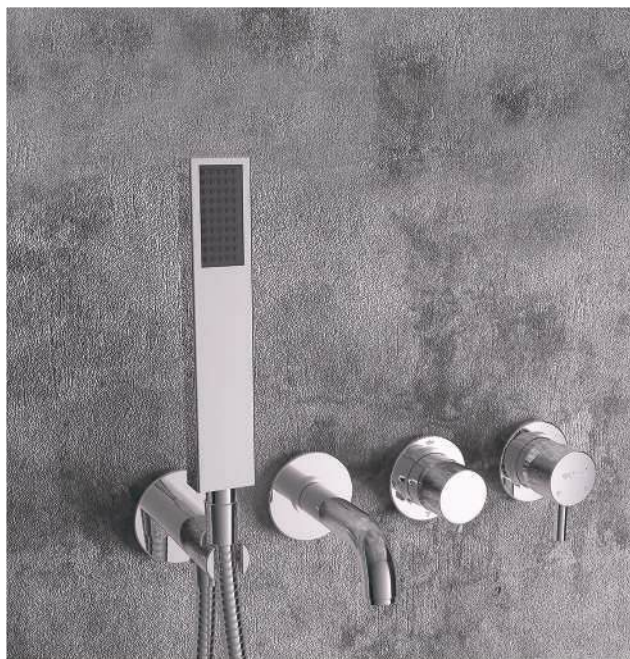

AVID

www.librahome.co

- 2mm Thick Stainless Steel 304 Body
- Stainless Steel 304 Rain Shower Head
- Brass Mist Sprayers
- Brass Fittings
- Anti-Clog Silicon Nozzles
- Installable on All Types of Ceilings

Gold Mirror Silver Mirror

Rain

Mist

VINA

www.librahome.co

- 4-Way Flow Diverter Lever, Providing 2 Functions for Shower Head
- Brass Hand Shower Holder
- ABS Hand Shower
- Brass Tub Filler
- 1.5 mm Thick Stainless Steel 304 Decorative Wall-Mounted Plates
- Brass Concealed Body
- Stainless Steel 304 Concealed Installation Bracket
- Customizable with Two-Function Shower Heads

- 4-Way Flow Diverter Lever, Providing 2 Functions for Shower Head
- Brass Hand Shower Holder
- ABS Hand Shower
- Brass Tub Filler
- 1.5 mm Thick Stainless Steel 304 Decorative Wall-Mounted Frame
- Brass Concealed Body
- Stainless Steel 304 Concealed Installation Bracket
- Customizable with Two-Function Shower Heads

- 4-Way Flow Diverter Lever, Providing 2 Functions for Shower Head
- Brass Hand Shower Holder
- ABS Hand Shower
- Brass Tub Filler
- 1.5mm Thick Stainless Steel 304 Decorative Wall-Mounted Rings
- Brass Concealed Body
- Stainless Steel 304 Concealed Installation Bracket
- Customizable with Two-Function Shower Heads