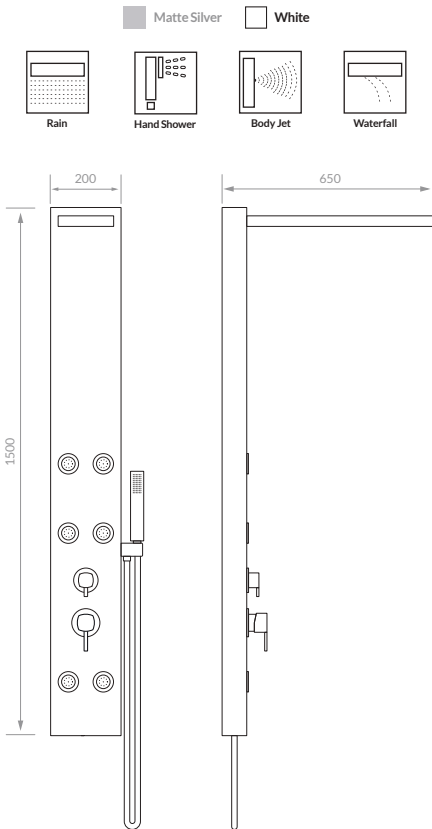

Matte Gold
 Silver Mirror

GATA

www.librahome.co

- 1 mm Thick Stainless Steel 304 Panel Body
- ABS Rain Shower Head
- ABS Waterfall Spout
- ABS Body Jets
- ABS Hand Shower
- Stainless Steel 304 Flexible Hose
- Brass Diverter and Mixer Valves
- Anti-Clog Silicon Nozzles
- Easy-to-Clean Smooth Surface
- Easy-to-Install Design

VENUS

www.librahome.co

- 1.5 mm Thick Stainless Steel 304 Body
- 4-Way Flow Diverter Lever, Providing 2 Functions for Shower Head
- ABS Body Jets
- Brass Tub Filler
- ABS Hand Shower
- Brass Diverter and Mixer Valves
- Stainless Steel 304 Installation Structure
- Brass Fittings