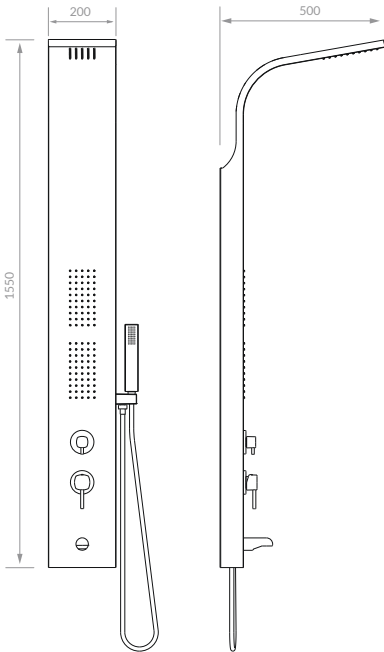

■ Silver Mirror ■ Matte Silver □ White

Rain

Hand Shower

Body Jet

Tub Filler

KLARA

www.librahome.co

- 1 mm Thick Stainless Steel 304 Panel Body
- ABS Waterfall Spout
- ABS Rain Shower Head
- ABS Body Jet
- ABS Shampoo Shelf
- ABS Hand Shower
- Stainless Steel 304 Flexible Hose
- Brass Diverter and Mixer Valves
- Anti-Clog Silicon Nozzles
- Easy-to-Clean Smooth Surface
- Easy-to-Install Design