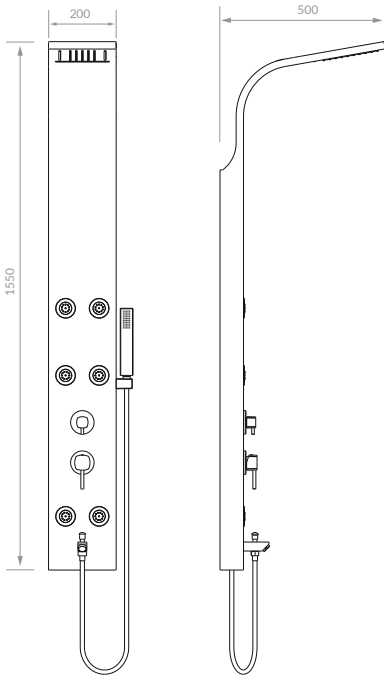

- 1 mm Thick Stainless Steel 304 Panel Body
- ABS Rain Shower Head
- LED Lights Powered by Water Generated Electricity
- ABS Waterfall Spout
- ABS Body Jets
- Brass Tub Filler
- ABS Hand Shower
- Stainless Steel 304 Flexible Hose
- Brass Diverter and Mixer Valves
- Anti-Clog Silicon Nozzles
- Easy-to-Clean Smooth Surface
- Easy-to-Install Design

■ Gold Mirror
■ Rose Gold