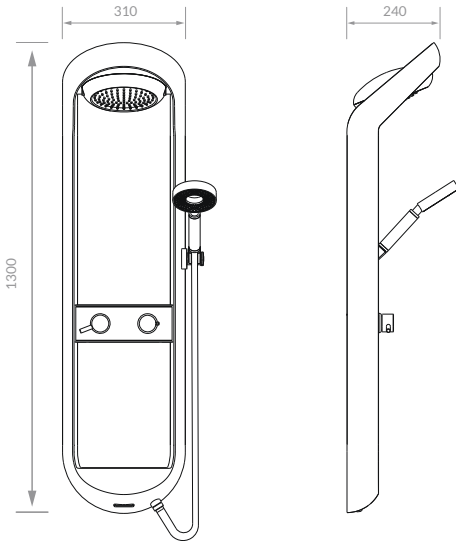

- Aluminum Alloy Main Body
- Adjustable ABS Shower Head
- ABS Hand Shower
- Adjustable ABS Hand Shower Bracket
- Two ABS Shampoo Shelves
- 3-Way Flow Diverter Lever
- ABS Linear Tub Filler Spout
- Stainless Steel 304 Flexible Hose
- Brass Diverter and Mixer Valves
- Easy-to-Install Design

□ White   ■ Black