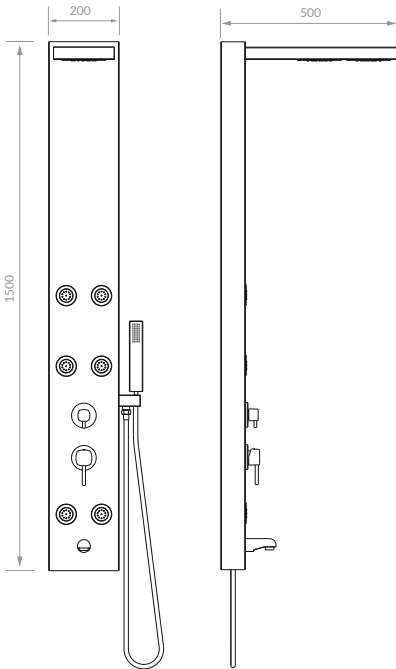

- 1mm Thick Stainless Steel 304 Panel Body
- ABS Rain Shower Head
- ABS Body Jets
- ABS Tub Filler
- ABS Hand Shower
- Stainless Steel 304 Flexible Hose
- Brass Diverter and Mixer Valves
- Anti-Clog Silicon Nozzles
- Easy-to-Clean Smooth Surface
- Easy-to-Install Design

■ Gold Mirror ■ Rose Gold ■ Black & Gold

Rain

Hand Shower

Body Jet

Tub Filler