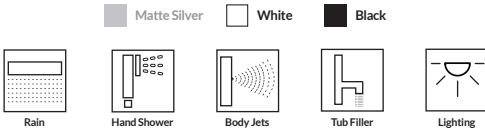

- 1 mm Thick Stainless Steel 304 Panel Body
- ABS Rain Shower Head
- LED Lights Powered by Water Generated Electricity
- ABS Body Jets
- ABS Tub Filler
- ABS Hand Shower
- Stainless Steel 304 Flexible Hose
- Brass Diverter and Mixer Valves
- Anti-Clog Silicon Nozzles
- Easy-to-Clean Smooth Surface
- Easy-to-Install Design