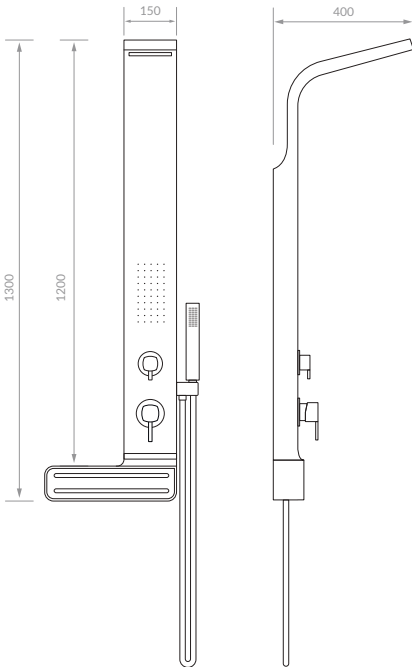

White
 Black
 Gray

Rain

Hand Shower

Body Jet

Waterfall

IBIZA

www.librahome.co

- 1 mm Thick Stainless Steel 304 Panel Body
- ABS Rain Shower Head
- LED Lights Powered by Water Generated Electricity
- ABS Waterfall Spout
- ABS Body Jets
- Brass Tub Filler
- ABS Hand Shower
- Stainless Steel 304 Flexible Hose
- Brass Diverter and Mixer Valves
- Anti-Clog Silicon Nozzles
- Easy-to-Clean Smooth Surface
- Easy-to-Install Design

Matte Gold
 Silver Mirror

GATA

www.librahome.co

- 1 mm Thick Stainless Steel 304 Panel Body
- ABS Rain Shower Head
- ABS Waterfall Spout
- ABS Body Jets
- ABS Hand Shower
- Stainless Steel 304 Flexible Hose
- Brass Diverter and Mixer Valves
- Anti-Clog Silicon Nozzles
- Easy-to-Clean Smooth Surface
- Easy-to-Install Design

VENUS

www.librahome.co

- 1.5 mm Thick Stainless Steel 304 Body
- 4-Way Flow Diverter Lever, Providing 2 Functions for Shower Head
- ABS Body Jets
- Brass Tub Filler
- ABS Hand Shower
- Brass Diverter and Mixer Valves
- Stainless Steel 304 Installation Structure
- Brass Fittings