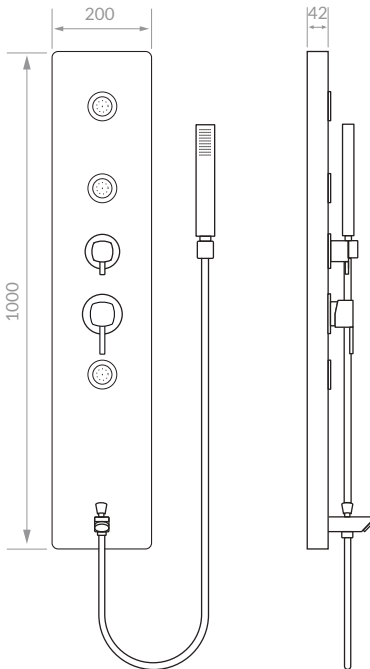

VENUS

www.librahome.co

- 1.5 mm Thick Stainless Steel 304 Body
- 4-Way Flow Diverter Lever, Providing 2 Functions for Shower Head
- ABS Body Jets
- Brass Tub Filler
- ABS Hand Shower
- Brass Diverter and Mixer Valves
- Stainless Steel 304 Installation Structure
- Brass Fittings

Gold Mirror Silver Mirror

Hand Shower

Body Jet

Tub Filler

FLORA

www.librahome.co

- 1mm Thick Stainless Steel 304 Body
- POM Rain Shower Head
- ABS Waterfall Spout
- Anti-Clog Silicon Nozzles
- 2mm Thick Installation Brackets
- Brass Fittings
- Easy-to-Clean Smooth Surface
- Easy-to-Install Design

VIOLA

www.librahome.co

- 2 mm Thick Stainless Steel 304 Body
- Stainless Steel 304 Rain Shower Head
- 2 Optional Functions
 - ▶ Stainless Steel 304 Waterfall Spout
 - ▶ Brass Mist Sprayers
- LED Lights
- Brass Fittings
- Anti-Clog Silicon Nozzles
- Installable on all Types of Ceilings