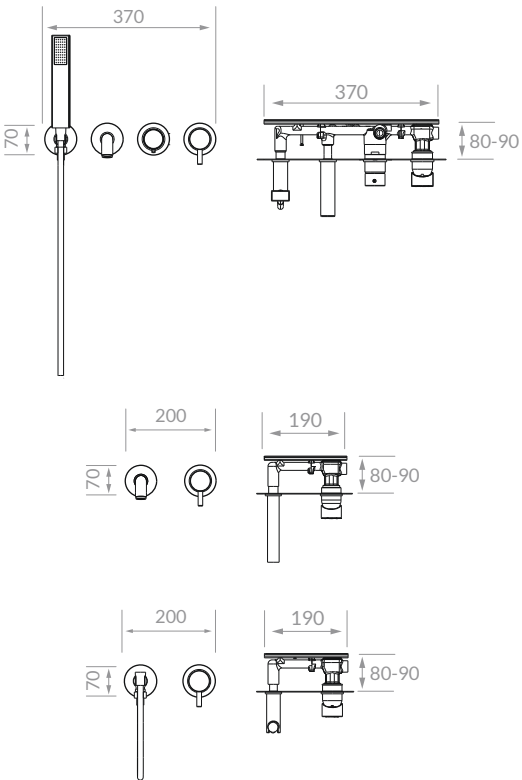

Gold Mirror Silver Mirror

Rain

Mist

VINA

www.librahome.co

- 4-Way Flow Diverter Lever, Providing 2 Functions for Shower Head
- Brass Hand Shower Holder
- ABS Hand Shower
- Brass Tub Filler
- 1.5 mm Thick Stainless Steel 304 Decorative Wall-Mounted Plates
- Brass Concealed Body
- Stainless Steel 304 Concealed Installation Bracket
- Customizable with Two-Function Shower Heads

- 4-Way Flow Diverter Lever, Providing 2 Functions for Shower Head
- Brass Hand Shower Holder
- ABS Hand Shower
- Brass Tub Filler
- 1.5 mm Thick Stainless Steel 304 Decorative Wall-Mounted Frame
- Brass Concealed Body
- Stainless Steel 304 Concealed Installation Bracket
- Customizable with Two-Function Shower Heads

- 4-Way Flow Diverter Lever, Providing 2 Functions for Shower Head
- Brass Hand Shower Holder
- ABS Hand Shower
- Brass Tub Filler
- 1.5mm Thick Stainless Steel 304 Decorative Wall-Mounted Rings
- Brass Concealed Body
- Stainless Steel 304 Concealed Installation Bracket
- Customizable with Two-Function Shower Heads