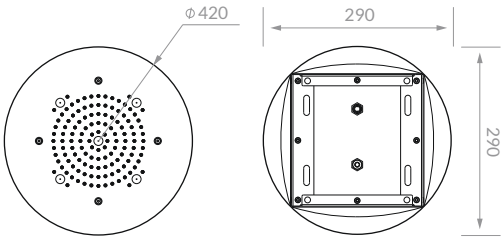

- 2mm Thick Stainless Steel 304 Body
- Stainless Steel 304 Rain Shower Head
- Brass Mist Sprayers
- Brass Fittings
- Anti-Clog Silicon Nozzles
- Installable on All Types of Ceilings

Gold Mirror Silver Mirror