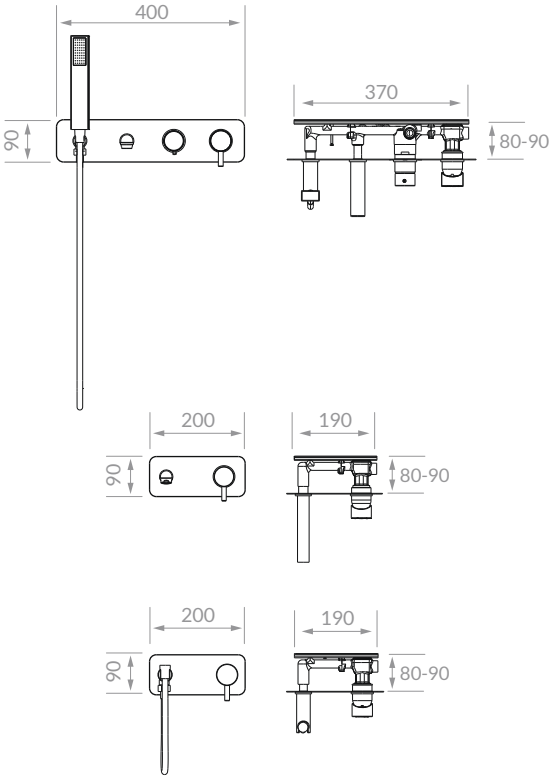

AVID

www.librahome.co

- 2mm Thick Stainless Steel 304 Body
- Stainless Steel 304 Rain Shower Head
- Brass Mist Sprayers
- Brass Fittings
- Anti-Clog Silicon Nozzles
- Installable on All Types of Ceilings

Gold Mirror Silver Mirror

Rain

Mist

VINA

www.librahome.co

- 4-Way Flow Diverter Lever, Providing 2 Functions for Shower Head
- Brass Hand Shower Holder
- ABS Hand Shower
- Brass Tub Filler
- 1.5 mm Thick Stainless Steel 304 Decorative Wall-Mounted Plates
- Brass Concealed Body
- Stainless Steel 304 Concealed Installation Bracket
- Customizable with Two-Function Shower Heads

- 4-Way Flow Diverter Lever, Providing 2 Functions for Shower Head
- Brass Hand Shower Holder
- ABS Hand Shower
- Brass Tub Filler
- 1.5 mm Thick Stainless Steel 304 Decorative Wall-Mounted Frame
- Brass Concealed Body
- Stainless Steel 304 Concealed Installation Bracket
- Customizable with Two-Function Shower Heads

- 4-Way Flow Diverter Lever, Providing 2 Functions for Shower Head
- Brass Hand Shower Holder
- ABS Hand Shower
- Brass Tub Filler
- 1.5mm Thick Stainless Steel 304 Decorative Wall-Mounted Rings
- Brass Concealed Body
- Stainless Steel 304 Concealed Installation Bracket
- Customizable with Two-Function Shower Heads